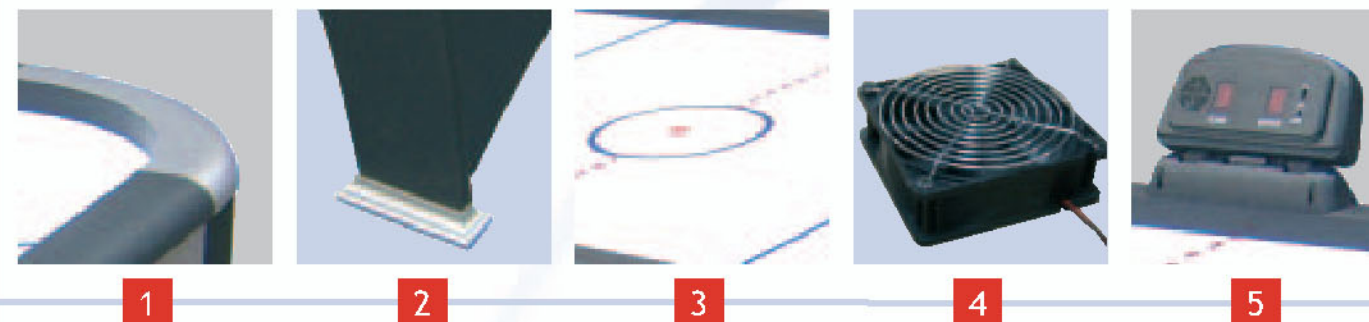

18mm thick MDF legs in with coating in black laminate PVC and chromium-plated feet with an original square profile (fig. 2). Legs are strengthened by crosspanels bringing the table the necessary stability.

Handrails in MDF coated with black laminate PVC and PVC aluminum corners (fig. 1), both laminate for a anti-scratch and anti-bump effect.

The 2,5mm thick playing surface has a white PVC background with attractive geometrical

red and blue decorations (fig. 3). This material is scratch-resistant and bump-resistant and easy to maintain and clean.

The playing surface has several small holes to convey the air flux produced by a powerful blower. The air comes out at a constant pressure, creating a uniform air cushion.

High performance blower (fig. 4) below the playing surface, with electrical connection at 220V-240V/ 50-60 HZ and ON/OFF switch button to switch the machine on and off.

The display, with an original design, is placed on the handrails and bears an electronic score counter to mark goals (fig. 5).

The score counter is programmed with modality "sound" (uttering a sound each time a goal is scored).

Quick and easy puck recovery through an exit behind each goal.

Accessories include: 4 hammers and 4 pucks. 2 years warranty against manufacture defects.

Packing with strong protections inside the carton, to prevent the table from suffering damages during the transport.